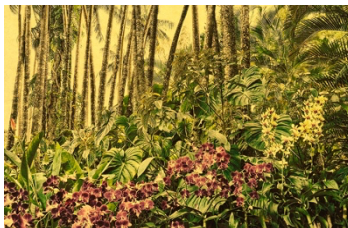

## Tropical Forests

Frame 51.5 x 43 cm / picture 29.5 x 38 cm

Frame 41.5 x 31.5 cm / picture 20 x 29 cm

**N° 27 untitled 2019**

from the series "tropical gardens"

Gampipaper on gold leaf

**N° 48 untitled 2019**